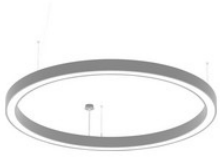

CYCLONE slim two way - Designer Leuchten schwarz 68W 3000K CRI80 850-82460523

**82460531**

CYCLONE slim two way - Designer Leuchten weiss 68W 4000K CRI80 850-82460531

**82460532**

CYCLONE slim two way - Designer Leuchten silber 68W 4000K CRI80 850-82460532

**82460533**

CYCLONE slim two way - Designer Leuchten schwarz 68W 4000K CRI80 850-82460533

**82460621**

CYCLONE slim two way - Designer Leuchten weiss 89W 3000K CRI80 850-82460621

**82460622**

CYCLONE slim two way - Designer Leuchten silber 89W 3000K CRI80 850-82460622