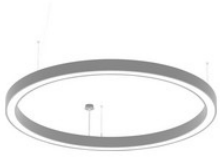

82460822

CYCLONE slim two way - Designer Leuchten silber 157W 3000K CRI80 850-82460822