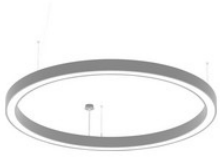

**82460633**

CYCLONE slim two way - Designer Leuchten schwarz 89W 4000K CRI80 850-82460633

**82460721**

CYCLONE slim two way - Designer Leuchten weiss 130W 3000K CRI80 850-82460721

**82460722**

CYCLONE slim two way - Designer Leuchten silber 130W 3000K CRI80 850-82460722

**82460723**

CYCLONE slim two way - Designer Leuchten schwarz 130W 3000K CRI80 850-82460723

**82460731**

CYCLONE slim two way - Designer Leuchten weiss 130W 4000K CRI80 850-82460731

**82460732**

CYCLONE slim two way - Designer Leuchten silber 130W 4000K CRI80 850-82460732

**82460733**

CYCLONE slim two way - Designer Leuchten schwarz 130W 4000K CRI80 850-82460733

**82460821**

CYCLONE slim two way - Designer Leuchten weiss 157W 3000K CRI80 850-82460821

**82460822**

CYCLONE slim two way - Designer Leuchten silber 157W 3000K CRI80 850-82460822