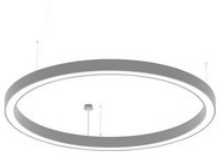

**82460633**

CYCLONE slim two way - Designer Leuchten schwarz 89W 4000K CRI80 850-82460633

**82460721**

CYCLONE slim two way - Designer Leuchten weiss 130W 3000K CRI80 850-82460721

**82460722**

CYCLONE slim two way - Designer Leuchten silber 130W 3000K CRI80 850-82460722

**82460723**

CYCLONE slim two way - Designer Leuchten schwarz 130W 3000K CRI80 850-82460723

**82460731**

CYCLONE slim two way - Designer Leuchten weiss 130W 4000K CRI80 850-82460731

**82460732**

CYCLONE slim two way - Designer Leuchten silber 130W 4000K CRI80 850-82460732

**82460733**

CYCLONE slim two way - Designer Leuchten schwarz 130W 4000K CRI80 850-82460733

**82460821**

CYCLONE slim two way - Designer Leuchten weiss 157W 3000K CRI80 850-82460821

**82460822**

CYCLONE slim two way - Designer Leuchten silber 157W 3000K CRI80 850-82460822