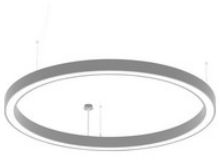

82460822

CYCLONE slim two way - Designer Leuchten silber 157W 3000K CRI80 850-82460822